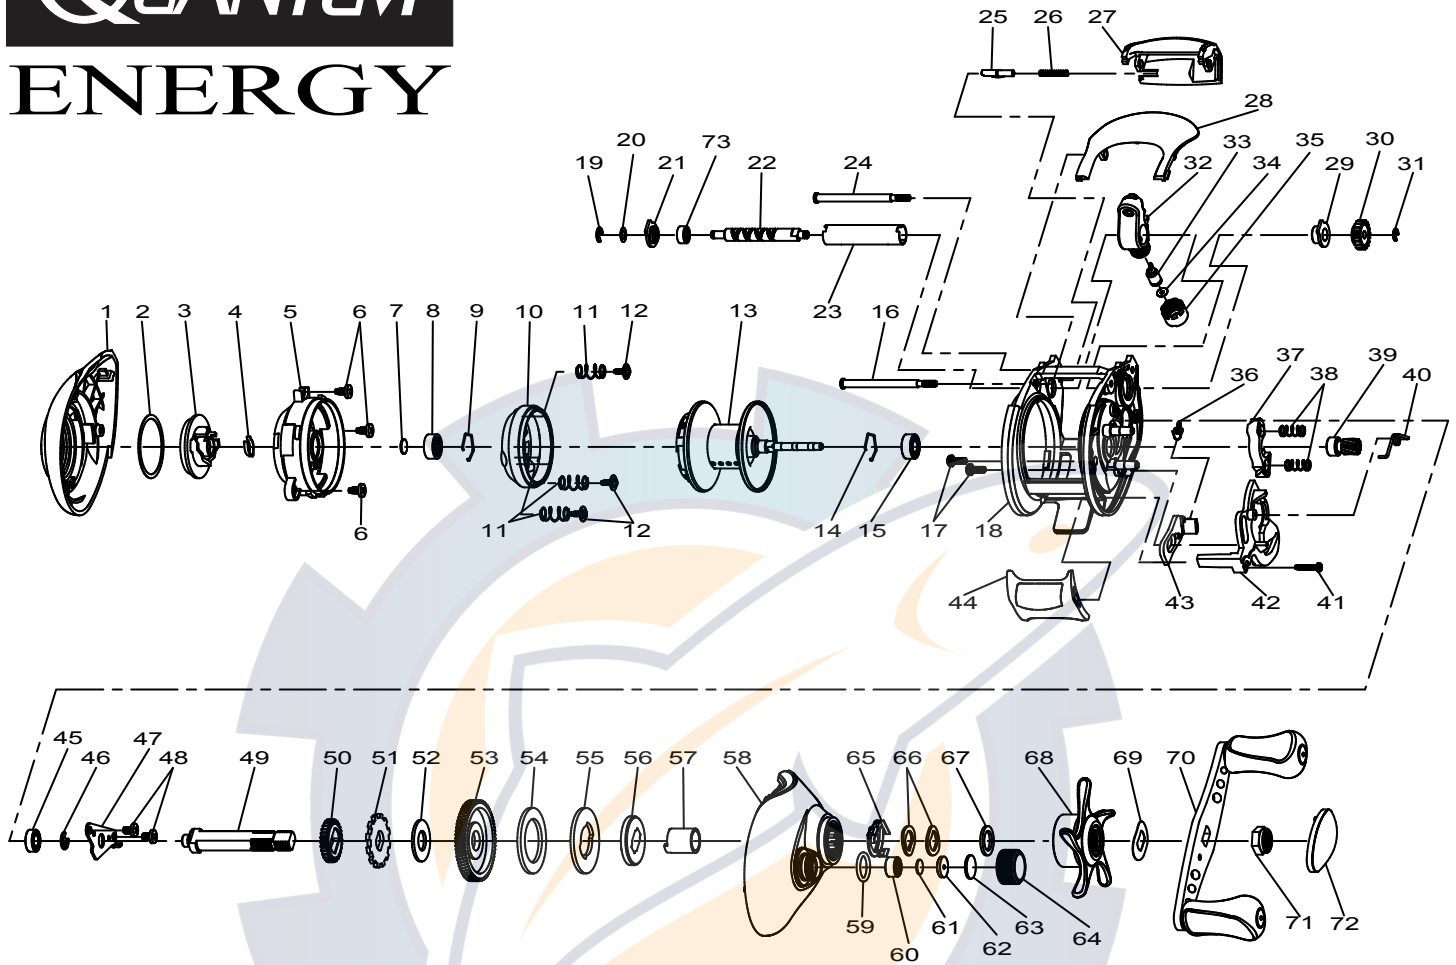

# E600PT, E640PT, & E650PT

Key #	Description	E600PT	E640PT	E650PT
1	Palm Side Cover Assembly	CX323-03	CX323-05	CX323-04
2	Centrifugal Dial Washer	QV111-01	QV111-01	QV111-01
3	Centrifugal Dial Assembly	CX326-01	CX326-01	CX326-01
4	Centrifugal Dial Spring	CX108-01	CX108-01	CX108-01
5	Spool Cover	CX051-01	CX051-01	CX051-01
6	Spool Cover Screw	QV125-01	QV125-01	QV125-01
7	Spool Tension Shim	QW032-04	QW032-04	QW032-04
8	Spool Shaft Ball Bearing - Palm	QV017-01	QV017-01	QV017-01
9	Clip Ring	HV080-01	HV080-01	HV080-01
10	Brake Ring Assembly	HV342-02	HV342-02	HV342-02
11	Brake Ring Retainer Spring	QV070-01	QV070-01	QV070-01
12	Brake Ring Retainer Screw	CX076-01	CX076-01	CX076-01
13	Spool Assembly	AX321-01	AX321-01	AX321-01
14	Clip Ring	HV080-01	HV080-01	HV080-01
15	Spool Shaft Ball Bearing - Gear	JX106-01	JX106-01	JX106-01
16	Stabilizer Bar	CX061-01	CX061-01	CX061-01
17	Gear Side Cover Screw	BV123-01	BV123-01	BV123-01
18	Frame	CX001-02	CX001-04	CX001-03
19	E-Clip	NX090-01	NX090-01	NX090-01
20	Worm Shaft Washer	QW035-03	QW035-03	QW035-03
21	Worm Shaft Bearing Retainer	CX067-01	CX067-01	CX067-01
22	Worm Shaft	HV072-02	HV072-02	HV072-02
23	Worm Shaft Guide	HV016-01	HV016-01	HV016-01
24	Stabilizer Bar	CX061-01	CX061-01	CX061-01
25	Side Cover Locking Lever	CX119-01	CX119-01	CX119-01
26	Side Cover Locking Lever Spring	ZW096-01	ZW096-01	ZW096-01
27	Front Support	CX099-03	CX099-05	CX099-04
28	Hood	CX027-02	CX027-04	CX027-03
29	Worm Shaft Bushing - Gear	HV068-01	HV068-01	HV068-01
30	O/S Pinion Gear	HV085-01	HV085-01	HV085-01
31	E-Clip	NX090-01	NX090-01	NX090-01
32	Line Guide Carrier	CX047-01	CX047-01	CX047-01
33	Line Guide Pawl	CX006-01	CX006-01	CX006-01
34	Line Guide Carrier Washer	BV035-01	BV035-01	BV035-01
35	Line Guide Carrier Screw	ZW007-02	ZW007-02	ZW007-02
36	Kick Lever Spring	QV097-01	QV097-01	QV097-01
37	Pinion Yoke	CX025-01	CX025-01	CX025-01